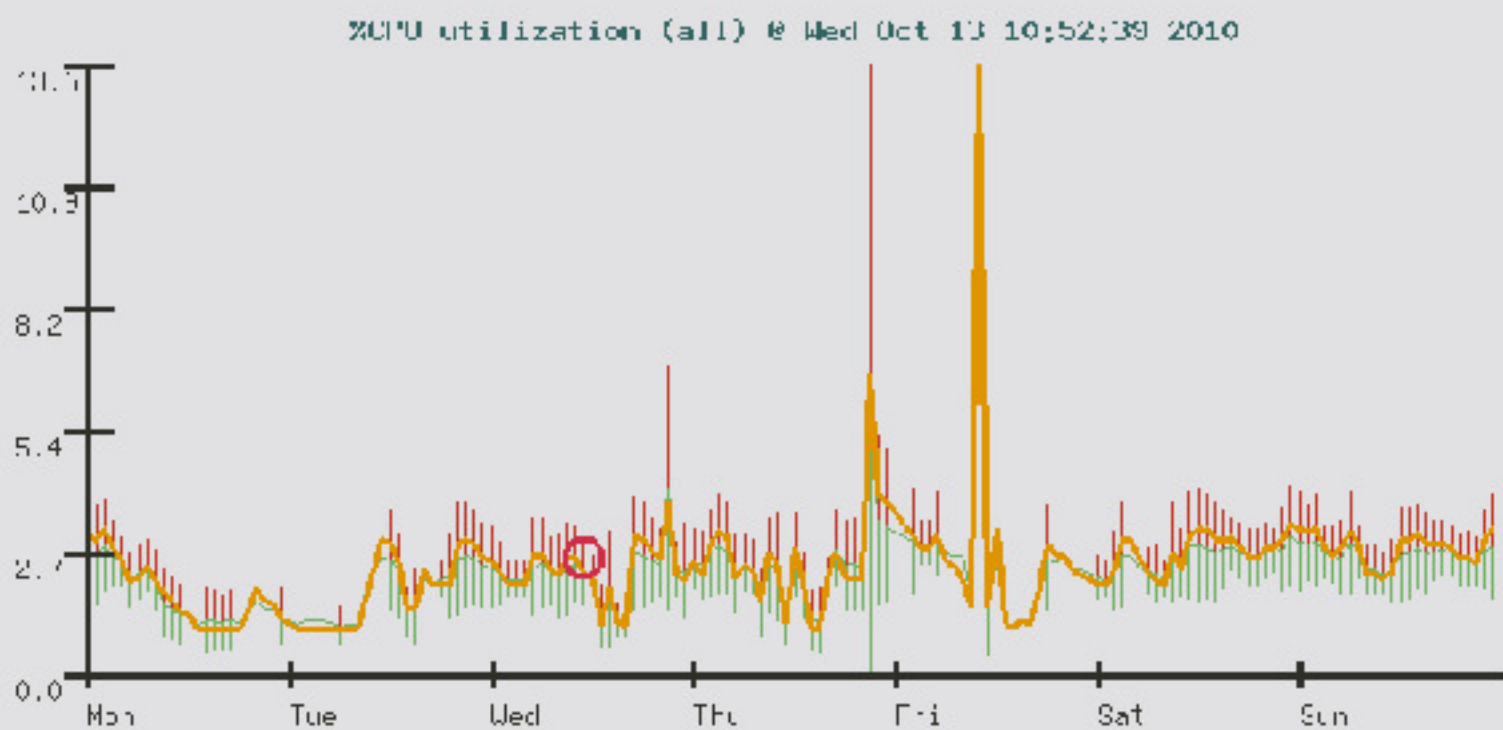

CFENGINE MISSION PORTAL vital signs

SUMMARY PLANNING STATUS LIBRARY

Login:Max Manus

Vital signals

Past 4 hours

Past 4 weeks

Statistical complete history

Drilldown

Past week's cpu on win-3squj7oaku

Legends

- Indicates the identification of a maximum (peak) value, to the maximum accuracy of the data categories.
- Indicates the identification of a maximum (peak) value, to the maximum accuracy of the data categories.
- Normalized frequency of values relative to the mean.